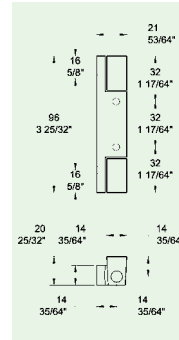

Pilaster & Clips

- Stainless steel or aluminium
- Design service for specific lengths and configurations
- Clips with and without raised tab for holding wire shelf
- Clips in stainless steel or zinc plated mild steel
- Natural finish
- Width 22mm (7/8")
- Pitch of slots 12.5mm (1/2")
- Mounting holes spacing 152mm (6")

Edgemoount Hinge

- **Material:** Zamak
- **Finish:** Chrome plated
- **Offset:** 14mm (35/64")

C.511F/100.ZCH Hinge

Pilaster :: Stainless Steel

- Stock Item
- | | |
|--------------------|---------------------|
| 6/8X12/6SS | 1372mm (54") Length |
| 6/12X12/8SS | 1981mm (78") Length |
- Lengths below cut to order
 - Minimum quantities apply
- | | |
|--------------------|---------------------|
| 6/3X12/6SS | 610mm (24") Length |
| 6/5X12/6SS | 914mm (36") Length |
| 6/6X12/6SS | 1067mm (42") Length |
| 6/7X12/6SS | 1219mm (48") Length |
| 6/9X12/6SS | 1524mm (60") Length |
| 6/11X12/6SS | 1829mm (72") Length |

- Stock Item
- | | |
|---------------------|---------------------|
| 6/12X12/8C99 | 1981mm (78") Length |
|---------------------|---------------------|
- Lengths below cut to order
 - Minimum quantities apply
- | | |
|------------------|---------------------|
| 6/3X12/6 | 610mm (24") Length |
| 6/5X12/6 | 914mm (36") Length |
| 6/6X12/6 | 1067mm (42") Length |
| 6/7X12/6 | 1219mm (48") Length |
| 6/9X12/6 | 1524mm (60") Length |
| 6/11X12/6 | 1829mm (72") Length |