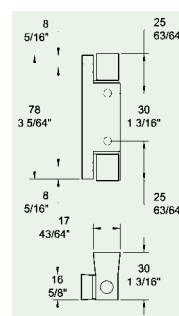

- Stock Item
- | | |
|---------------------|---------------------|
| 6/12X12/8C99 | 1981mm (78") Length |
|---------------------|---------------------|
- Lengths below cut to order
 - Minimum quantities apply
- | | |
|------------------|---------------------|
| 6/3X12/6 | 610mm (24") Length |
| 6/5X12/6 | 914mm (36") Length |
| 6/6X12/6 | 1067mm (42") Length |
| 6/7X12/6 | 1219mm (48") Length |
| 6/9X12/6 | 1524mm (60") Length |
| 6/11X12/6 | 1829mm (72") Length |

Edgemoount Hinge

- For left or right handed doors
- For doors at least 31mm (1 7/32") thickness
- Zamak with chrome plated finish
- Plastic spacer for additional 10mm (25/64") offset
- Quick and simple installation

C.512/100.ZCH Hinge

CL.512/100.PN10 10mm Spacer

Clips for Pilaster :: Stainless Steel

- | | |
|-------------|---------------------------|
| 88SS | Pilaster clip |
| 89SS | Pilaster clip, raised tab |

Clips for Pilaster :: Steel, Zinc Plated

- | | |
|-------------|---------------------------|
| 88ZP | Pilaster clip |
| 89ZP | Pilaster clip, raised tab |

Edgemoount Hinge :: Black Polyamide

- For left or right handed doors
- For doors at least 31mm (1 7/32") thickness
- Black Polyamide
- Plastic spacer for additional 10mm (25/64") offset
- Quick and simple installation