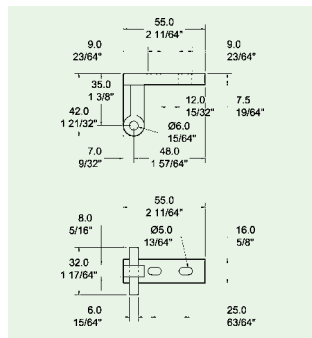

- Stock Item
- | | |
|---------------------|---------------------|
| 6/12X12/8C99 | 1981mm (78") Length |
|---------------------|---------------------|
- Lengths below cut to order
 - Minimum quantities apply
- | | |
|------------------|---------------------|
| 6/3X12/6 | 610mm (24") Length |
| 6/5X12/6 | 914mm (36") Length |
| 6/6X12/6 | 1067mm (42") Length |
| 6/7X12/6 | 1219mm (48") Length |
| 6/9X12/6 | 1524mm (60") Length |
| 6/11X12/6 | 1829mm (72") Length |

C.512.PN Hinge

Power Hinge For Self-Closing Doors

- **Material:** Zamak
- **Finish:** Zinc plated
- Self-closing
- 90° dwell
- Maximum opening of 115°
- Concealed hinge improves look of cabinet
- Internal hinge position reduces possibility of accidental damage
- Cartridge assembly can be used for LH & RH doors
- Other spring sizes available

SPC-ZCH-2.5 Hinge with 2.5mm spring

Pivot Hinges

- **Material:** Zamak
- **Finish:** Polished Chrome

PIV 219 ZCH Top bracket

PIV 220 ZCH Centre bracket

PIV 221 ZCH Bottom bracket

Edgemount Hinge

- **Material:** Zamak
- **Finish:** Polished chrome
- Offset 1 1/8" (28mm)
- Standard mounting holes for interchangeability with competitors' products
- Serrated adjusting plate allows for 3/16" adjustment
- Suitable for left or right handed operation
- Drilled and countersunk for No. 12 screws