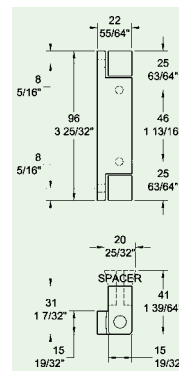

Edgemoount Hinge

- **Material:** Zamak
- **Finish:** Chrome plated
- **Offset:** 14mm (35/64")

C.511F/100.ZCH Hinge

Pilaster :: Stainless Steel

- Stock Item
- | | |
|--------------------|---------------------|
| 6/8X12/6SS | 1372mm (54") Length |
| 6/12X12/8SS | 1981mm (78") Length |
- Lengths below cut to order
 - Minimum quantities apply
- | | |
|--------------------|---------------------|
| 6/3X12/6SS | 610mm (24") Length |
| 6/5X12/6SS | 914mm (36") Length |
| 6/6X12/6SS | 1067mm (42") Length |
| 6/7X12/6SS | 1219mm (48") Length |
| 6/9X12/6SS | 1524mm (60") Length |
| 6/11X12/6SS | 1829mm (72") Length |

Edgemoount Hinge

- **Material:** Zamak
- **Finish:** Chrome plated
- **Offset:** 23mm (29/32")
- Hot application version available

C.512F/100.ZCH Hinge

C.512F/100.ZCH-H Hinge (hot app.)

Pilaster :: Aluminium

- Stock Item
- | | |
|---------------------|---------------------|
| 6/12X12/8C99 | 1981mm (78") Length |
|---------------------|---------------------|
- Lengths below cut to order
 - Minimum quantities apply
- | | |
|------------------|---------------------|
| 6/3X12/6 | 610mm (24") Length |
| 6/5X12/6 | 914mm (36") Length |
| 6/6X12/6 | 1067mm (42") Length |
| 6/7X12/6 | 1219mm (48") Length |
| 6/9X12/6 | 1524mm (60") Length |
| 6/11X12/6 | 1829mm (72") Length |

Edgemoount Hinge

- For left or right handed doors
- For doors at least 31mm (1 7/32") thickness
- Zamak with chrome plated finish
- Plastic spacer for additional 10mm (25/64") offset
- Quick and simple installation