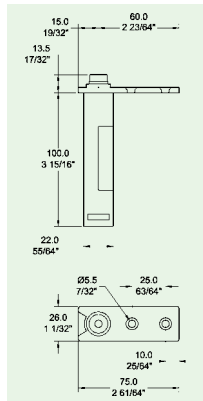

- Stock Item
- | | |
|---------------------|---------------------|
| 6/12X12/8C99 | 1981mm (78") Length |
|---------------------|---------------------|
- Lengths below cut to order
 - Minimum quantities apply
- | | |
|------------------|---------------------|
| 6/3X12/6 | 610mm (24") Length |
| 6/5X12/6 | 914mm (36") Length |
| 6/6X12/6 | 1067mm (42") Length |
| 6/7X12/6 | 1219mm (48") Length |
| 6/9X12/6 | 1524mm (60") Length |
| 6/11X12/6 | 1829mm (72") Length |

C.512/100.ZCH Hinge

CL.512/100.PN10 10mm Spacer

Clips for Pilaster :: Stainless Steel

- | | |
|-------------|---------------------------|
| 88SS | Pilaster clip |
| 89SS | Pilaster clip, raised tab |

Clips for Pilaster :: Steel, Zinc Plated

- | | |
|-------------|---------------------------|
| 88ZP | Pilaster clip |
| 89ZP | Pilaster clip, raised tab |

Edgemoount Hinge :: Black Polyamide

- For left or right handed doors
- For doors at least 31mm (1 7/32") thickness
- Black Polyamide
- Plastic spacer for additional 10mm (25/64") offset
- Quick and simple installation

C.512.PN Hinge

Power Hinge For Self-Closing Doors

- **Material:** Zamak
- **Finish:** Zinc plated
- Self-closing
- 90° dwell
- Maximum opening of 115°
- Concealed hinge improves look of cabinet
- Internal hinge position reduces possibility of accidental damage
- Cartridge assembly can be used for LH & RH doors
- Other spring sizes available