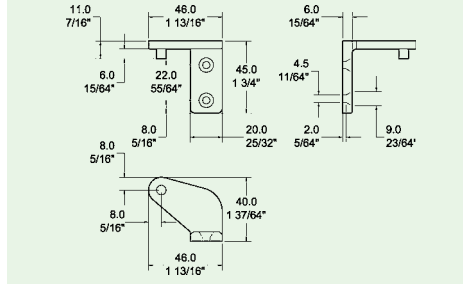

- Stock Item
- | | |
|---------------------|---------------------|
| 6/12X12/8C99 | 1981mm (78") Length |
|---------------------|---------------------|
- Lengths below cut to order
 - Minimum quantities apply
- | | |
|------------------|---------------------|
| 6/3X12/6 | 610mm (24") Length |
| 6/5X12/6 | 914mm (36") Length |
| 6/6X12/6 | 1067mm (42") Length |
| 6/7X12/6 | 1219mm (48") Length |
| 6/9X12/6 | 1524mm (60") Length |
| 6/11X12/6 | 1829mm (72") Length |

SPC-ZCH-2.5 Hinge with 2.5mm spring

Pivot Hinges

- **Material:** Zamak
- **Finish:** Polished Chrome

PIV 219 ZCH Top bracket

PIV 220 ZCH Centre bracket

PIV 221 ZCH Bottom bracket

Edgemount Hinge

- **Material:** Zamak
- **Finish:** Polished chrome
- Offset 1 1/8" (28mm)
- Standard mounting holes for interchangeability with competitors' products
- Serrated adjusting plate allows for 3/16" adjustment
- Suitable for left or right handed operation
- Drilled and countersunk for No. 12 screws

40 542 2842 Edgemount hinge, chrome plated

Power Hinge Brackets For Self-Closing Doors

PIV.225.ZCH Top bracket, left hand

PIV.226.ZCH Bottom bracket left hand

PIV.227.ZCH Top bracket, right hand

PIV.228.ZCH Bottom bracket, right hand