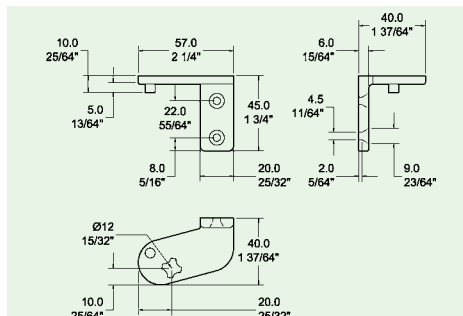

- Stock Item
- | | |
|---------------------|---------------------|
| 6/12X12/8C99 | 1981mm (78") Length |
|---------------------|---------------------|
- Lengths below cut to order
 - Minimum quantities apply
- | | |
|------------------|---------------------|
| 6/3X12/6 | 610mm (24") Length |
| 6/5X12/6 | 914mm (36") Length |
| 6/6X12/6 | 1067mm (42") Length |
| 6/7X12/6 | 1219mm (48") Length |
| 6/9X12/6 | 1524mm (60") Length |
| 6/11X12/6 | 1829mm (72") Length |

SPC-ZCH-2.5 Hinge with 2.5mm spring

Pivot Hinges

- **Material:** Zamak
- **Finish:** Polished Chrome

PIV 219 ZCH Top bracket

PIV 220 ZCH Centre bracket

PIV 221 ZCH Bottom bracket

Edgemount Hinge

- **Material:** Zamak
- **Finish:** Polished chrome
- Offset 1 1/8" (28mm)
- Standard mounting holes for interchangeability with competitors' products
- Serrated adjusting plate allows for 3/16" adjustment
- Suitable for left or right handed operation
- Drilled and countersunk for No. 12 screws

40 542 2842 Edgemount hinge, chrome plated

Power Hinge Brackets For Self-Closing Doors

PIV.225.ZCH Top bracket, left hand

PIV.226.ZCH Bottom bracket left hand

PIV.227.ZCH Top bracket, right hand

PIV.228.ZCH Bottom bracket, right hand