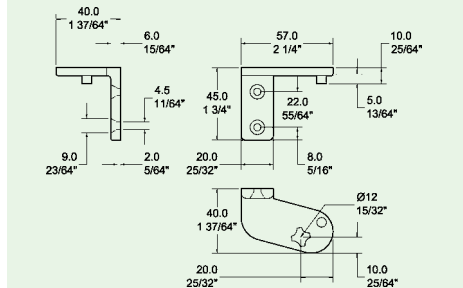

- Stock Item
- | | |
|---------------------|---------------------|
| 6/12X12/8C99 | 1981mm (78") Length |
|---------------------|---------------------|
- Lengths below cut to order
 - Minimum quantities apply
- | | |
|------------------|---------------------|
| 6/3X12/6 | 610mm (24") Length |
| 6/5X12/6 | 914mm (36") Length |
| 6/6X12/6 | 1067mm (42") Length |
| 6/7X12/6 | 1219mm (48") Length |
| 6/9X12/6 | 1524mm (60") Length |
| 6/11X12/6 | 1829mm (72") Length |

C.512.PN Hinge

Power Hinge For Self-Closing Doors

- **Material:** Zamak
- **Finish:** Zinc plated
- Self-closing
- 90° dwell
- Maximum opening of 115°
- Concealed hinge improves look of cabinet
- Internal hinge position reduces possibility of accidental damage
- Cartridge assembly can be used for LH & RH doors
- Other spring sizes available

SPC-ZCH-2.5 Hinge with 2.5mm spring

Pivot Hinges

- **Material:** Zamak
- **Finish:** Polished Chrome

PIV 219 ZCH Top bracket

PIV 220 ZCH Centre bracket

PIV 221 ZCH Bottom bracket

Edgemount Hinge

- **Material:** Zamak
- **Finish:** Polished chrome
- Offset 1 1/8" (28mm)
- Standard mounting holes for interchangeability with competitors' products
- Serrated adjusting plate allows for 3/16" adjustment
- Suitable for left or right handed operation
- Drilled and countersunk for No. 12 screws

40 542 2842 Edgemount hinge, chrome plated

Power Hinge Brackets For Self-Closing Doors

PIV.225.ZCH Top bracket, left hand

PIV.226.ZCH Bottom bracket left hand

PIV.227.ZCH Top bracket, right hand

PIV.228.ZCH Bottom bracket, right hand