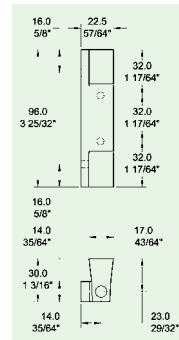

Edgemoount Hinge

- **Material:** Zamak
- **Finish:** Chrome plated
- **Offset:** 23mm (29/32")
- Hot application version available

C.512F/100.ZCH Hinge

C.512F/100.ZCH-H Hinge (hot app.)