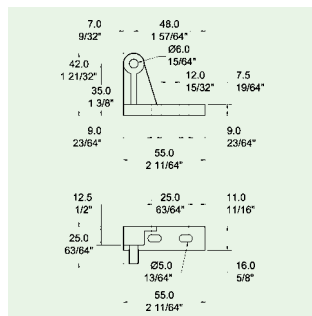

- Stock Item
- | | |
|---------------------|---------------------|
| 6/12X12/8C99 | 1981mm (78") Length |
|---------------------|---------------------|
- Lengths below cut to order
 - Minimum quantities apply
- | | |
|------------------|---------------------|
| 6/3X12/6 | 610mm (24") Length |
| 6/5X12/6 | 914mm (36") Length |
| 6/6X12/6 | 1067mm (42") Length |
| 6/7X12/6 | 1219mm (48") Length |
| 6/9X12/6 | 1524mm (60") Length |
| 6/11X12/6 | 1829mm (72") Length |

Edgemoount Hinge

- For left or right handed doors
- For doors at least 31mm (1 7/32") thickness
- Zamak with chrome plated finish
- Plastic spacer for additional 10mm (25/64") offset
- Quick and simple installation

C.512.PN Hinge

Power Hinge For Self-Closing Doors

- **Material:** Zamak
- **Finish:** Zinc plated
- Self-closing
- 90° dwell
- Maximum opening of 115°
- Concealed hinge improves look of cabinet
- Internal hinge position reduces possibility of accidental damage
- Cartridge assembly can be used for LH & RH doors
- Other spring sizes available

SPC-ZCH-2.5 Hinge with 2.5mm spring

Pivot Hinges

- **Material:** Zamak
- **Finish:** Polished Chrome

PIV 219 ZCH Top bracket

PIV 220 ZCH Centre bracket

PIV 221 ZCH Bottom bracket

Edgemount Hinge

- **Material:** Zamak
- **Finish:** Polished chrome
- Offset 1 1/8" (28mm)
- Standard mounting holes for interchangeability with competitors' products
- Serrated adjusting plate allows for 3/16" adjustment
- Suitable for left or right handed operation
- Drilled and countersunk for No. 12 screws