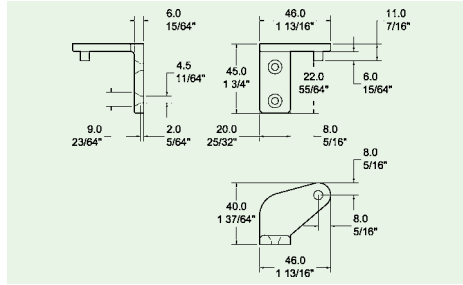

- Stock Item
- | | |
|---------------------|---------------------|
| 6/12X12/8C99 | 1981mm (78") Length |
|---------------------|---------------------|
- Lengths below cut to order
 - Minimum quantities apply
- | | |
|------------------|---------------------|
| 6/3X12/6 | 610mm (24") Length |
| 6/5X12/6 | 914mm (36") Length |
| 6/6X12/6 | 1067mm (42") Length |
| 6/7X12/6 | 1219mm (48") Length |
| 6/9X12/6 | 1524mm (60") Length |
| 6/11X12/6 | 1829mm (72") Length |

C.512.PN Hinge

Power Hinge For Self-Closing Doors

- **Material:** Zamak
- **Finish:** Zinc plated
- Self-closing
- 90° dwell
- Maximum opening of 115°
- Concealed hinge improves look of cabinet
- Internal hinge position reduces possibility of accidental damage
- Cartridge assembly can be used for LH & RH doors
- Other spring sizes available

SPC-ZCH-2.5 Hinge with 2.5mm spring

Pivot Hinges

- **Material:** Zamak
- **Finish:** Polished Chrome

PIV 219 ZCH Top bracket

PIV 220 ZCH Centre bracket

PIV 221 ZCH Bottom bracket

Edgemount Hinge

- **Material:** Zamak
- **Finish:** Polished chrome
- Offset 1 1/8" (28mm)
- Standard mounting holes for interchangeability with competitors' products
- Serrated adjusting plate allows for 3/16" adjustment
- Suitable for left or right handed operation
- Drilled and countersunk for No. 12 screws

40 542 2842 Edgemount hinge, chrome plated

Power Hinge Brackets For Self-Closing Doors

PIV.225.ZCH Top bracket, left hand

PIV.226.ZCH Bottom bracket left hand

PIV.227.ZCH Top bracket, right hand

PIV.228.ZCH Bottom bracket, right hand