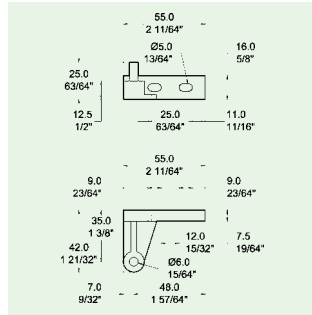

- Stock Item
- | | |
|---------------------|---------------------|
| 6/12X12/8C99 | 1981mm (78") Length |
|---------------------|---------------------|
- Lengths below cut to order
 - Minimum quantities apply
- | | |
|------------------|---------------------|
| 6/3X12/6 | 610mm (24") Length |
| 6/5X12/6 | 914mm (36") Length |
| 6/6X12/6 | 1067mm (42") Length |
| 6/7X12/6 | 1219mm (48") Length |
| 6/9X12/6 | 1524mm (60") Length |
| 6/11X12/6 | 1829mm (72") Length |

Edgemoount Hinge

- For left or right handed doors
- For doors at least 31mm (1 7/32") thickness
- Zamak with chrome plated finish
- Plastic spacer for additional 10mm (25/64") offset
- Quick and simple installation

C.512.PN Hinge

Power Hinge For Self-Closing Doors

- **Material:** Zamak
- **Finish:** Zinc plated
- Self-closing
- 90° dwell
- Maximum opening of 115°
- Concealed hinge improves look of cabinet
- Internal hinge position reduces possibility of accidental damage
- Cartridge assembly can be used for LH & RH doors
- Other spring sizes available

SPC-ZCH-2.5 Hinge with 2.5mm spring

Pivot Hinges

- **Material:** Zamak
- **Finish:** Polished Chrome

PIV 219 ZCH Top bracket

PIV 220 ZCH Centre bracket

PIV 221 ZCH Bottom bracket

Edgemount Hinge

- **Material:** Zamak
- **Finish:** Polished chrome
- Offset 1 1/8" (28mm)
- Standard mounting holes for interchangeability with competitors' products
- Serrated adjusting plate allows for 3/16" adjustment
- Suitable for left or right handed operation
- Drilled and countersunk for No. 12 screws