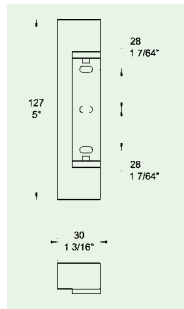

- Stock Item
- | | |
|---------------------|---------------------|
| 6/12X12/8C99 | 1981mm (78") Length |
|---------------------|---------------------|
- Lengths below cut to order
 - Minimum quantities apply
- | | |
|------------------|---------------------|
| 6/3X12/6 | 610mm (24") Length |
| 6/5X12/6 | 914mm (36") Length |
| 6/6X12/6 | 1067mm (42") Length |
| 6/7X12/6 | 1219mm (48") Length |
| 6/9X12/6 | 1524mm (60") Length |
| 6/11X12/6 | 1829mm (72") Length |

Edgemoount Hinge

- For left or right handed doors
- For doors at least 31mm (1 7/32") thickness
- Zamak with chrome plated finish
- Plastic spacer for additional 10mm (25/64") offset
- Quick and simple installation

C.512.PN Hinge

Power Hinge For Self-Closing Doors

- **Material:** Zamak
- **Finish:** Zinc plated
- Self-closing
- 90° dwell
- Maximum opening of 115°
- Concealed hinge improves look of cabinet
- Internal hinge position reduces possibility of accidental damage
- Cartridge assembly can be used for LH & RH doors
- Other spring sizes available

SPC-ZCH-2.5 Hinge with 2.5mm spring

Pivot Hinges

- **Material:** Zamak
- **Finish:** Polished Chrome

PIV 219 ZCH Top bracket

PIV 220 ZCH Centre bracket

PIV 221 ZCH Bottom bracket

Edgemount Hinge

- **Material:** Zamak
- **Finish:** Polished chrome
- Offset 1 1/8" (28mm)
- Standard mounting holes for interchangeability with competitors' products
- Serrated adjusting plate allows for 3/16" adjustment
- Suitable for left or right handed operation
- Drilled and countersunk for No. 12 screws